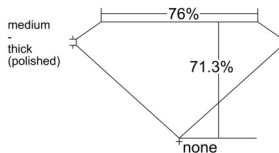

GIA®

FACSIMILE

GIA REPORT 6542292691

Verify this report at GIA.edu

GIA NATURAL DIAMOND DOSSIER®

December 24, 2025
GIA Report Number 6542292691
Shape and Cutting Style ..... Square Modified Brilliant
Measurements ..... 3.73 x 3.63 x 2.59 mm

GRADING RESULTS

Carat Weight ..... 0.30 carat
Color Grade ..... F
Clarity Grade VS1

ADDITIONAL GRADING INFORMATION

Polish ..... Excellent
Symmetry ..... Very Good
Fluorescence ..... None
Clarity Characteristics ..... Cloud, Pinpoint
Inscription(s): GIA 6542292691

PROPORTIONS

Profile not to actual proportions

GRADING SCALES

GIA COLOR SCALE		GIA CLARITY SCALE			
COLORLESS	D	VERY VERY SLIGHTLY INCLUDED	FLAWLESS		
	E		INTERNALLY FLAWLESS		
	F		VVS₁		
	NEAR COLORLESS	G	VERY SLIGHTLY INCLUDED	VVS₂	
		H		VS₁	
		FAINT	I	SLIGHTLY INCLUDED	VS₂
			J		SI₁
			K		SI₂
	LIGHT	L	INCLUDED	I₁	
		M		I₂	
N		I₃			
O					
P					
Q					
R					
S					
T					
U					
V					
W					
X					
Y					
Z