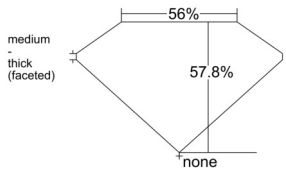

GIA®

FACSIMILE

GIA REPORT 6542295244

Verify this report at GIA.edu

GIA NATURAL DIAMOND DOSSIER®

December 24, 2025
GIA Report Number 6542295244
Shape and Cutting Style ..... Heart Brilliant
Measurements ..... 4.44 x 5.19 x 3.00 mm

GRADING RESULTS

Carat Weight ..... 0.40 carat
Color Grade ..... E
Clarity Grade SI1

ADDITIONAL GRADING INFORMATION

Polish ..... Very Good
Symmetry ..... Very Good
Fluorescence ..... Medium Blue
Clarity Characteristics ..... Feather, Crystal
Inscription(s): GIA 6542295244

PROPORTIONS

Profile not to actual proportions

GRADING SCALES

GIA COLOR SCALE		GIA CLARITY SCALE			
COLORLESS	D	VERY VERY SLIGHTLY INCLUDED	FLAWLESS		
	E		INTERNALLY FLAWLESS		
	F	VERY SLIGHTLY INCLUDED	VVS₁		
	G		VVS₂		
	H		VS₁		
	NEAR COLORLESS	I	SLIGHTLY INCLUDED	VS₂	
		J		SI₁	
		FAINT	K	INCLUDED	SI₂
			L		I₁
			M		I₂
VERT LIGHT	N	LIGHT	I₃		
	O				
	P				
	Q				
	R