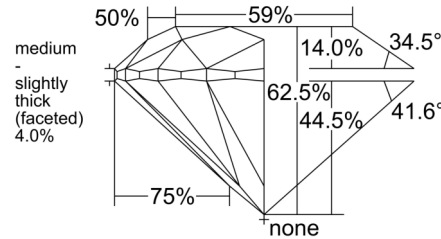

GIA NATURAL DIAMOND GRADING REPORT

December 24, 2025
GIA Report Number 6542297677
Shape and Cutting Style ..... Round Brilliant
Measurements ..... 6.75 - 6.78 x 4.23 mm

GRADING RESULTS

Carat Weight ..... 1.20 carat
Color Grade ..... E
Clarity Grade VS1
Cut Grade ..... Excellent

ADDITIONAL GRADING INFORMATION

Polish ..... Excellent
Symmetry ..... Excellent
Fluorescence ..... None
Inscription(s): GIA 6542297677
Comments: Additional pinpoints are not shown.

PROPORTIONS

Profile to actual proportions