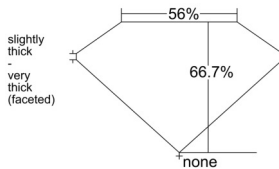

GIA®

FACSIMILE

GIA REPORT 6542315376

Verify this report at GIA.edu

GIA NATURAL DIAMOND DOSSIER®

December 25, 2025
GIA Report Number 6542315376
Shape and Cutting Style ..... Pear Brilliant
Measurements ..... 6.87 x 4.32 x 2.88 mm

GRADING RESULTS

Carat Weight ..... 0.51 carat
Color Grade ..... H
Clarity Grade VS1

ADDITIONAL GRADING INFORMATION

Polish ..... Excellent
Symmetry ..... Very Good
Fluorescence ..... None
Clarity Characteristics ..... Crystal, Needle
Inscription(s): GIA 6542315376

PROPORTIONS

Profile not to actual proportions

GRADING SCALES

GIA COLOR SCALE		GIA CLARITY SCALE		
NEAR COLORLESS	D	VERY VERY SLIGHTLY INCLUDED	FLAWLESS	
	E		INTERNALLY FLAWLESS	
	F	VERY SLIGHTLY INCLUDED	VVS₁	
	G		VVS₂	
	H		VS₁	
	FAINT	I	SLIGHTLY INCLUDED	VS₂
		J		SI₁
		K	INCLUDED	SI₂
		L		I₁
		M		I₂
VERY LIGHT	N	LIGHT	I₃	
	O			
	P			
	Q			
	R