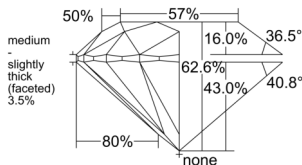

GIA®

FACSIMILE

GIA REPORT 6542321911

Verify this report at GIA.edu

GIA NATURAL DIAMOND DOSSIER®

December 27, 2025
GIA Report Number 6542321911
Shape and Cutting Style ..... Round Brilliant
Measurements ..... 5.92 - 5.95 x 3.72 mm

GRADING RESULTS

Carat Weight ..... 0.81 carat
Color Grade ..... E
Clarity Grade VS1
Cut Grade ..... Excellent

ADDITIONAL GRADING INFORMATION

Polish ..... Excellent
Symmetry ..... Excellent
Fluorescence ..... Faint
Clarity Characteristics ..... Cloud, Needle, Pinpoint
Inspection(s): GIA 6542321911

PROPORTIONS

Profile to actual proportions

GRADING SCALES

GIA COLOR SCALE	GIA CLARITY SCALE	GIA CUT SCALE	
D	FLAWLESS	EXCELLENT	
E	INTERNALLY FLAWLESS		
F		VVS₁	VERY GOOD
G	VVS₂		
H	VS₁	GOOD	
I	VS₂		
J	SI₁	FAIR	
K	SI₂		
L	I₁	POOR	
M			
N			
O	I₂		
P			
Q			
R	I₃		
S			
T			
U			
V			
W			
X			
Y			
Z