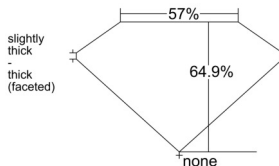

GIA®

FACSIMILE

GIA REPORT 6542324755

Verify this report at GIA.edu

GIA NATURAL DIAMOND DOSSIER®

December 26, 2025
GIA Report Number 6542324755
Shape and Cutting Style ..... Oval Brilliant
Measurements ..... 5.51 x 4.18 x 2.71 mm

GRADING RESULTS

Carat Weight ..... 0.40 carat
Color Grade ..... H
Clarity Grade VS1

ADDITIONAL GRADING INFORMATION

Polish ..... Very Good
Symmetry ..... Very Good
Fluorescence ..... Faint
Clarity Characteristics ..... Cloud, Feather, Pinpoint
Inscription(s): GIA 6542324755

PROPORTIONS

Profile not to actual proportions

GRADING SCALES

GIA COLOR SCALE		GIA CLARITY SCALE			
COLORLESS	D	VERY VERY SLIGHTLY INCLUDED	FLAWLESS		
	E		INTERNALLY FLAWLESS		
	F	VERY SLIGHTLY INCLUDED	VVS₁		
	G		VVS₂		
	H		VS₁		
	NEAR COLORLESS	I	SLIGHTLY INCLUDED	VS₂	
		J		SI₁	
		FAINT	K	INCLUDED	SI₂
			L		I₁
			M		I₂
VERT LIGHT	N	LIGHT	I₃		
	O				
	P				
	Q				
	R