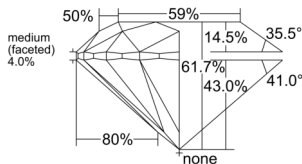

GIA®

FACSIMILE

GIA REPORT 6542327409

Verify this report at GIA.edu

GIA NATURAL DIAMOND DOSSIER®

December 30, 2025
GIA Report Number **6542327409**
Shape and Cutting Style ..... **Round Brilliant**
Measurements ..... **4.84 - 4.85 x 2.99 mm**

GRADING RESULTS

Carat Weight ..... **0.43 carat**
Color Grade ..... **F**
Clarity Grade **VS1**
Cut Grade ..... **Excellent**

ADDITIONAL GRADING INFORMATION

Polish ..... **Excellent**
Symmetry ..... **Excellent**
Fluorescence ..... **None**
Clarity Characteristics ..... **Cloud, Feather, Pinpoint**
Inspection(s): **GIA 6542327409**

PROPORTIONS

Profile to actual proportions

GRADING SCALES

GIA COLOR SCALE	GIA CLARITY SCALE	GIA CUT SCALE	
D	FLAWLESS	EXCELLENT	
E	INTERNALLY FLAWLESS		
F		VVS₁	VERY GOOD
G	VVS₂		
H	VS₁	GOOD	
I	VS₂		
J	SI₁	FAIR	
K	SI₂		
L	I₁	POOR	
M	I₂		
N	I₃		
O			
P			
Q			
R			
S			
T			
U			
V			
W			
X			
Y			
Z