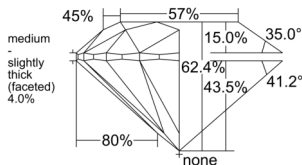

GIA®

FACSIMILE

GIA NATURAL DIAMOND DOSSIER®

December 29, 2025
GIA Report Number 6542327924
Shape and Cutting Style ..... Round Brilliant
Measurements ..... 5.39 - 5.41 x 3.37 mm

GRADING RESULTS

Carat Weight ..... 0.60 carat
Color Grade ..... G
Clarity Grade VS2
Cut Grade ..... Excellent

ADDITIONAL GRADING INFORMATION

Polish ..... Excellent
Symmetry ..... Excellent
Fluorescence ..... None
Clarity Characteristics ..... Cloud, Crystal
Inscription(s): GIA 6542327924

GIA REPORT 6542327924

Verify this report at GIA.edu

PROPORTIONS

GRADING SCALES

GIA COLOR SCALE	GIA CLARITY SCALE	GIA CUT SCALE	
D	FLAWLESS	EXCELLENT	
E	INTERNALLY FLAWLESS		
F		VVS₁	VERY GOOD
G	VVS₂		
H	VS₁	GOOD	
I	VS₂		
J	SI₁	FAIR	
K	SI₂		
L	I₁	POOR	
M	I₂		
N	I₃		
O			
P			
Q			
R			
S			
T			
U			
V			
W			
X			
Y			
Z