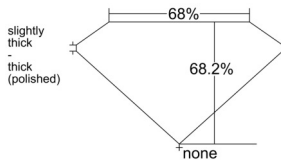

GIA®

FACSIMILE

GIA REPORT 6542352277

Verify this report at GIA.edu

GIA NATURAL DIAMOND DOSSIER®

December 31, 2025
GIA Report Number 6542352277
Shape and Cutting Style ..... **Cut-Cornered Rectangular Modified Brilliant**
Measurements ..... 5.39 x 4.04 x 2.76 mm

GRADING RESULTS

Carat Weight ..... 0.50 carat
Color Grade ..... H
Clarity Grade VS1

ADDITIONAL GRADING INFORMATION

Polish ..... Excellent
Symmetry ..... Very Good
Fluorescence ..... None
Clarity Characteristics ..... Crystal, Cloud
Inscription(s): GIA 6542352277

PROPORTIONS

Profile not to actual proportions

GRADING SCALES

GIA COLOR SCALE		GIA CLARITY SCALE			
COLORLESS	D	VERY VERY SLIGHTLY INCLUDED	FLAWLESS		
	E		INTERNALLY FLAWLESS		
	F		VVS₁		
	G		VVS₂		
	NEAR COLORLESS	H	VERY SLIGHTLY INCLUDED	VS₁	
		I		VS₂	
		FAINT	J	SLIGHTLY INCLUDED	SI₁
			K		SI₂
	L		I₁		
	M		I₂		
N	I₃				
O					
VERT LIGHT	P	INCLUDED			
	Q				
	R				
	S				
	T				
	U				
	V				
	W				
LIGHT	X				
	Y				
	Z