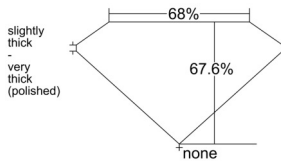

GIA®

FACSIMILE

GIA REPORT 6542363930

Verify this report at GIA.edu

GIA NATURAL DIAMOND DOSSIER®

January 01, 2026
GIA Report Number 6542363930
Shape and Cutting Style ..... **Cut-Cornered Rectangular Modified Brilliant**
Measurements ..... 5.13 x 4.07 x 2.75 mm

GRADING RESULTS

Carat Weight ..... 0.50 carat
Color Grade ..... G
Clarity Grade VVS2

ADDITIONAL GRADING INFORMATION

Polish ..... Excellent
Symmetry ..... Excellent
Fluorescence ..... None
Clarity Characteristics ..... Cloud, Pinpoint
Inscription(s): GIA 6542363930

PROPORTIONS

Profile not to actual proportions

GRADING SCALES

GIA COLOR SCALE		GIA CLARITY SCALE			
COLORLESS	D	VERY VERY SLIGHTLY INCLUDED	FLAWLESS		
	E		INTERNALLY FLAWLESS		
	F		VVS₁		
	G		VVS₂		
	NEAR COLORLESS	H	VERY SLIGHTLY INCLUDED	VS₁	
		I		VS₂	
		FAINT	J	SLIGHTLY INCLUDED	S₁
			K		S₂
	L		I₁		
	M		I₂		
N	I₃				
O					
VERTICALLY LIGHT	P	INCLUDED			
	Q				
	R				
	S				
	T				
	U				
	V				
LIGHT	W				
	X				
	Y				
	Z