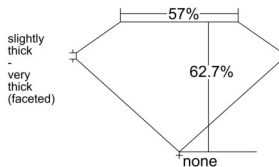

GIA®

FACSIMILE

GIA REPORT 6542380696

Verify this report at GIA.edu

GIA NATURAL DIAMOND DOSSIER®

January 06, 2026
GIA Report Number **6542380696**
Shape and Cutting Style ..... **Heart Brilliant**
Measurements ..... **4.69 x 5.16 x 3.24 mm**

GRADING RESULTS

Carat Weight ..... **0.45 carat**
Color Grade ..... **G**
Clarity Grade **VS1**

ADDITIONAL GRADING INFORMATION

Polish ..... **Excellent**
Symmetry ..... **Very Good**
Fluorescence ..... **None**
Clarity Characteristics..... **Crystal, Cloud, Needle, Pinpoint**
Inscription(s): **GIA 6542380696**

PROPORTIONS

Profile not to actual proportions

GRADING SCALES

GIA COLOR SCALE		GIA CLARITY SCALE			
COLORLESS	D	VERY VERY SLIGHTLY INCLUDED	FLAWLESS		
	E		INTERNALLY FLAWLESS		
	F		VVS₁		
	NEAR COLORLESS	G	VVS₂		
		H	VERY SLIGHTLY INCLUDED	VS₁	
		I		VS₂	
		FAINT	J	SLIGHTLY INCLUDED	SI₁
			K		SI₂
	L		INCLUDED		I₁
	M			I₂	
VERT LIGHT	N		INCLUDED	I₃	
	O				
	P				
	Q				
	R				
LIGHT	S				
	T				
	U				
	V				
	Z