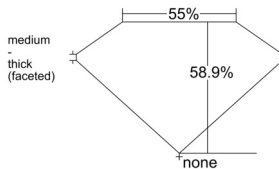

GIA®

FACSIMILE

GIA REPORT 6542402966

Verify this report at GIA.edu

GIA NATURAL DIAMOND DOSSIER®

January 08, 2026
GIA Report Number 6542402966
Shape and Cutting Style ..... Heart Brilliant
Measurements ..... 4.64 x 5.25 x 3.09 mm

GRADING RESULTS

Carat Weight ..... 0.44 carat
Color Grade ..... G
Clarity Grade S11

ADDITIONAL GRADING INFORMATION

Polish ..... Excellent
Symmetry ..... Excellent
Fluorescence ..... None
Clarity Characteristics ..... Twinning Wisp
Inscription(s): GIA 6542402966

PROPORTIONS

Profile not to actual proportions

GRADING SCALES

GIA COLOR SCALE		GIA CLARITY SCALE			
COLORLESS	D	VERY VERY SLIGHTLY INCLUDED	FLAWLESS		
	E		INTERNALLY FLAWLESS		
	F	VERY SLIGHTLY INCLUDED	VVS₁		
	G		VVS₂		
	H		VS₁		
	NEAR COLORLESS	I	SLIGHTLY INCLUDED	VS₂	
		J		S1₁	
		FAINT	K	INCLUDED	S1₂
			L		I₁
			M		I₂
VERT LIGHT	N	INCLUDED	I₃		
	O				
	P				
	Q				
	R				
	S				
LIGHT	T				
	U				
	V				
	W				
	X				
	Y				
	Z