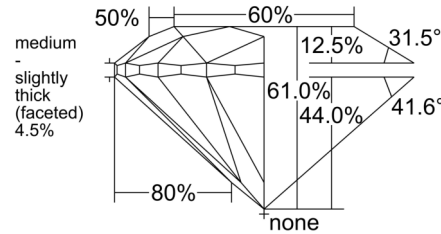

GIA NATURAL DIAMOND GRADING REPORT

January 08, 2026
 GIA Report Number 6542405515
 Shape and Cutting Style Round Brilliant
 Measurements 8.07 - 8.12 x 4.94 mm

GRADING RESULTS

Carat Weight 2.00 carat
 Color Grade F
 Clarity Grade VVS2
 Cut Grade Excellent

ADDITIONAL GRADING INFORMATION

Polish Excellent
 Symmetry Excellent
 Fluorescence None
 Inscription(s): GIA 6542405515

PROPORTIONS

Profile to actual proportions

CLARITY CHARACTERISTICS

KEY TO SYMBOLS*

- Feather
- Needle
- Pinpoint

* Red symbols denote internal characteristics (inclusions). Green or black symbols denote external characteristics (blemishes). Diagram is an approximate representation of the diamond, and symbols shown indicate type, position, and approximate size of clarity characteristics. All clarity characteristics may not be shown. Details of finish are not shown.