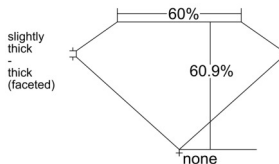

GIA®

FACSIMILE

GIA REPORT 6542433722

Verify this report at GIA.edu

GIA NATURAL DIAMOND DOSSIER®

January 13, 2026
GIA Report Number 6542433722
Shape and Cutting Style ..... Pear Brilliant
Measurements ..... 7.37 x 4.81 x 2.93 mm

GRADING RESULTS

Carat Weight ..... 0.61 carat
Color Grade ..... F
Clarity Grade VS1

ADDITIONAL GRADING INFORMATION

Polish ..... Excellent
Symmetry ..... Excellent
Fluorescence ..... None
Clarity Characteristics ..... Crystal, Pinpoint
Inscription(s): GIA 6542433722

PROPORTIONS

Profile not to actual proportions

GRADING SCALES

GIA COLOR SCALE		GIA CLARITY SCALE			
COLORLESS	D	VERY VERY SLIGHTLY INCLUDED	FLAWLESS		
	E		INTERNALLY FLAWLESS		
	F	VERY SLIGHTLY INCLUDED	VS₁		
	G		VS₂		
	H		VS₁		
	NEAR COLORLESS	I	SLIGHTLY INCLUDED	VS₂	
		J		SI₁	
		FAINT	K	INCLUDED	SI₂
			L		I₁
			M		I₂
VERT LIGHT	N	INCLUDED	I₃		
	O				
	P				
	Q				
	R				
	S				
	T				
LIGHT	U				
	V				
	W				
	X				
Y					
Z