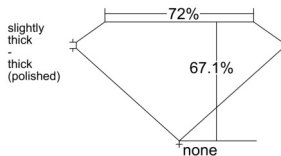

GIA®

FACSIMILE

GIA REPORT 6542473684

Verify this report at GIA.edu

GIA NATURAL DIAMOND DOSSIER®

January 19, 2026
GIA Report Number **6542473684**
Shape and Cutting Style ..... **Cut-Cornered Rectangular Modified Brilliant**
Measurements ..... **5.33 x 4.09 x 2.74 mm**

GRADING RESULTS

Carat Weight ..... **0.50 carat**
Color Grade ..... **H**
Clarity Grade **VS2**

ADDITIONAL GRADING INFORMATION

Polish ..... **Excellent**
Symmetry ..... **Excellent**
Fluorescence ..... **None**
Clarity Characteristics ..... **Feather**
Inscription(s): **GIA 6542473684**

PROPORTIONS

Profile not to actual proportions

GRADING SCALES

GIA COLOR SCALE		GIA CLARITY SCALE			
COLORLESS	D	VERY VERY SLIGHTLY INCLUDED	FLAWLESS		
	E		INTERNALLY FLAWLESS		
	F	VERY SLIGHTLY INCLUDED	VVS₁		
	G		VVS₂		
	H		VS₁		
	NEAR COLORLESS	I	SLIGHTLY INCLUDED	VS₂	
		J		SI₁	
		FAINT	K	INCLUDED	SI₂
			L		I₁
			M		I₂
VERT LIGHT			N	INCLUDED	I₃
			O		
			P		
	Q				
LIGHT	R				
	S				
	T				
	U				
	V				
	Z