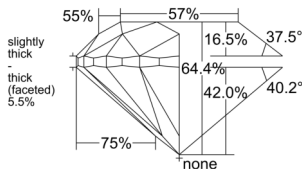

GIA®

FACSIMILE

GIA REPORT 6542533173

Verify this report at GIA.edu

GIA NATURAL DIAMOND DOSSIER®

January 29, 2026
GIA Report Number 6542533173
Shape and Cutting Style ..... Round Brilliant
Measurements ..... 4.77 - 4.82 x 3.09 mm

GRADING RESULTS

Carat Weight ..... 0.46 carat
Color Grade I
Clarity Grade VVS1
Cut Grade ..... Very Good

ADDITIONAL GRADING INFORMATION

Polish ..... Excellent
Symmetry ..... Very Good
Fluorescence ..... Faint
Clarity Characteristics ..... Pinpoint, Feather
Inscription(s): GIA 6542533173

PROPORTIONS

Profile to actual proportions