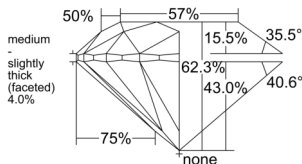

GIA®

FACSIMILE

GIA REPORT 6542569816

Verify this report at GIA.edu

GIA NATURAL DIAMOND DOSSIER®

February 02, 2026
GIA Report Number 6542569816
Shape and Cutting Style ..... Round Brilliant
Measurements ..... 5.67 - 5.70 x 3.54 mm

GRADING RESULTS

Carat Weight ..... 0.71 carat
Color Grade ..... G
Clarity Grade S11
Cut Grade ..... Excellent

ADDITIONAL GRADING INFORMATION

Polish ..... Excellent
Symmetry ..... Excellent
Fluorescence ..... Faint
Clarity Characteristics ..... Crystal
Inscription(s): GIA 6542569816

PROPORTIONS

GRADING SCALES

GIA COLOR SCALE	GIA CLARITY SCALE	GIA CUT SCALE	
D	FLAWLESS	EXCELLENT	
E	INTERNALLY FLAWLESS		
F		VVS₁	VERY GOOD
G	VVS₂		
H	VS₁	GOOD	
I	VS₂		
J	S1₁	FAIR	
K	S1₂		
L	I₁	POOR	
M	I₂		
N	I₃		
O			
P			
Q			
R			
S			
T			
U			
V			
W			
X			
Y			
Z