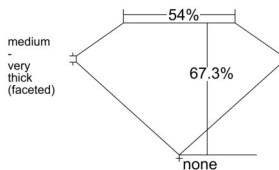

GIA®

FACSIMILE

GIA REPORT 6542588701

Verify this report at GIA.edu

GIA NATURAL DIAMOND DOSSIER®

February 05, 2026
GIA Report Number 6542588701
Shape and Cutting Style ..... Heart Brilliant
Measurements ..... 5.87 x 6.36 x 4.28 mm

GRADING RESULTS

Carat Weight ..... 0.91 carat
Color Grade ..... K
Clarity Grade VS1

ADDITIONAL GRADING INFORMATION

Polish ..... Excellent
Symmetry ..... Excellent
Fluorescence ..... Medium Blue
Clarity Characteristics ..... Feather, Needle, Pinpoint
Inscription(s): GIA 6542588701

PROPORTIONS

Profile not to actual proportions

GRADING SCALES

GIA COLOR SCALE		GIA CLARITY SCALE			
COLORLESS	D	VERY VERY SLIGHTLY INCLUDED	FLAWLESS		
	E		INTERNALLY FLAWLESS		
	F	VERY SLIGHTLY INCLUDED	VVS₁		
	G		VVS₂		
	H		VS₁		
	NEAR COLORLESS	I	SLIGHTLY INCLUDED	VS₂	
		J		SI₁	
		FAINT	K	INCLUDED	SI₂
			L		I₁
			M		I₂
VERT LIGHT	N	LIGHT	I₃		
	O				
	P				
	Q				
	R