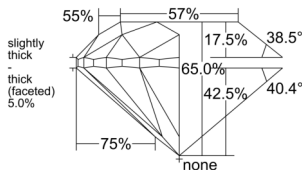

GIA®

FACSIMILE

GIA REPORT 6542614174

Verify this report at GIA.edu

GIA NATURAL DIAMOND DOSSIER®

February 10, 2026
GIA Report Number 6542614174
Shape and Cutting Style ..... Round Brilliant
Measurements ..... 4.90 - 4.96 x 3.20 mm

GRADING RESULTS

Carat Weight ..... 0.50 carat
Color Grade ..... K
Clarity Grade S11
Cut Grade ..... Very Good

ADDITIONAL GRADING INFORMATION

Polish ..... Excellent
Symmetry ..... Very Good
Fluorescence ..... Strong Blue
Clarity Characteristics ..... Feather
Inscription(s): GIA 6542614174

PROPORTIONS

Profile to actual proportions