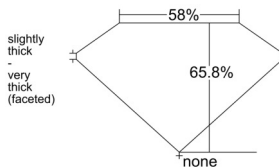

GIA®

FACSIMILE

GIA REPORT 6542623695

Verify this report at GIA.edu

GIA NATURAL DIAMOND DOSSIER®

February 11, 2026
GIA Report Number 6542623695
Shape and Cutting Style ..... Pear Brilliant
Measurements ..... 6.74 x 4.66 x 3.07 mm

GRADING RESULTS

Carat Weight ..... 0.61 carat
Color Grade ..... F
Clarity Grade VS1

ADDITIONAL GRADING INFORMATION

Polish ..... Excellent
Symmetry ..... Very Good
Fluorescence ..... None
Clarity Characteristics ..... Crystal, Pinpoint
Inscription(s): GIA 6542623695

PROPORTIONS

Profile not to actual proportions

GRADING SCALES

GIA COLOR SCALE		GIA CLARITY SCALE			
COLORLESS	D	VERY VERY SLIGHTLY INCLUDED	FLAWLESS		
	E		INTERNALLY FLAWLESS		
	F	VERY SLIGHTLY INCLUDED	VS₁		
	G		VS₂		
	H		VS₁		
	NEAR COLORLESS	I	SLIGHTLY INCLUDED	SI₁	
		J		SI₂	
		FAINT	K	INCLUDED	I₁
			L		I₂
			M		I₃
VERT LIGHT	N				
	O				
	P				
	Q				
	R				
LIGHT	S				
	T				
	U				
	V				
	W				
X					
Y					
Z