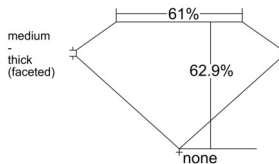

GIA®

FACSIMILE

GIA REPORT 6542633470

Verify this report at GIA.edu

GIA NATURAL DIAMOND DOSSIER®

February 12, 2026
GIA Report Number 6542633470
Shape and Cutting Style ..... Oval Brilliant
Measurements ..... 6.69 x 4.78 x 3.01 mm

GRADING RESULTS

Carat Weight ..... 0.61 carat
Color Grade ..... F
Clarity Grade VVS1

ADDITIONAL GRADING INFORMATION

Polish ..... Excellent
Symmetry ..... Excellent
Fluorescence ..... Strong Blue
Clarity Characteristics ..... Pinpoint, Feather
Inscription(s): GIA 6542633470

PROPORTIONS

Profile not to actual proportions

GRADING SCALES

GIA COLOR SCALE		GIA CLARITY SCALE			
COLORLESS	D	VERY VERY SLIGHTLY INCLUDED	FLAWLESS		
	E		INTERNALLY FLAWLESS		
	F	VERY SLIGHTLY INCLUDED	VVS₁		
	G		VVS₂		
	H		VS₁		
	NEAR COLORLESS	I	SLIGHTLY INCLUDED	VS₂	
		J		SI₁	
		FAINT	K	INCLUDED	SI₂
			L		I₁
			M		I₂
VERT LIGHT	N	LIGHT	I₃		
	O				
	P				
	Q				
	R				
	S				
	T