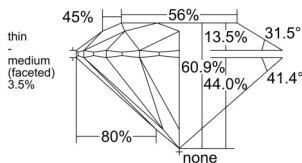

GIA®

FACSIMILE

GIA REPORT 6542661361

Verify this report at GIA.edu

GIA NATURAL DIAMOND DOSSIER®

February 18, 2026
GIA Report Number 6542661361
Shape and Cutting Style ..... Round Brilliant
Measurements ..... 3.76 - 3.78 x 2.30 mm

GRADING RESULTS

Carat Weight ..... 0.19 carat
Color Grade ..... F
Clarity Grade VS2
Cut Grade ..... Excellent

ADDITIONAL GRADING INFORMATION

Polish ..... Excellent
Symmetry ..... Excellent
Fluorescence ..... None
Clarity Characteristics ..... Cloud, Crystal
Inscription(s): GIA 6542661361

PROPORTIONS

GRADING SCALES

GIA COLOR SCALE	GIA CLARITY SCALE	GIA CUT SCALE	
D	FLAWLESS	EXCELLENT	
E	INTERNALLY FLAWLESS		
F		VVS₁	VERY GOOD
G	VVS₂		
H	VS₁	GOOD	
I	VS₂		
J	SI₁	FAIR	
K	SI₂		
L	I₁	POOR	
M	I₂		
N	I₃		
O			
P			
Q			
R			
S			
T			
U			
V			
W			
X			
Y			
Z