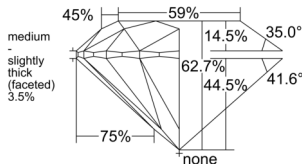

GIA®

FACSIMILE

GIA REPORT 6542663761

Verify this report at GIA.edu

GIA NATURAL DIAMOND DOSSIER®

February 18, 2026
GIA Report Number 6542663761
Shape and Cutting Style ..... Round Brilliant
Measurements ..... 5.65 - 5.69 x 3.55 mm

GRADING RESULTS

Carat Weight ..... 0.70 carat
Color Grade ..... D
Clarity Grade S11
Cut Grade ..... Excellent

ADDITIONAL GRADING INFORMATION

Polish ..... Excellent
Symmetry ..... Excellent
Fluorescence ..... Medium Blue
Clarity Characteristics ..... Crystal
Inscription(s): GIA 6542663761

PROPORTIONS

Profile to actual proportions

GRADING SCALES

GIA COLOR SCALE

COLOREDNESS	D
	E
	F
	G
	H
	I
	J
NEAR COLORLESS	K
	L
Faint	M
	N
	O
	P
Very Light	Q
	R
	S
	T
	U
	V
Light	W
	X
	Y
	Z

GIA CLARITY SCALE

FLAWLESS	INTERNAL FLAWLESS	
		EXCELLENT
VERY VERY SLIGHTLY INCLUDED	VVS₁	
	VVS₂	
VERY SLIGHTLY INCLUDED	VS₁	
	VS₂	
SLIGHTLY INCLUDED	SI₁	
	SI₂	
INCLUDED	I₁	
	I₂	
	I₃	
POOR		

GIA CUT SCALE

EXCELLENT
VERY GOOD
GOOD
FAIR
POOR