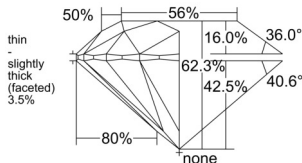

GIA®

FACSIMILE

GIA NATURAL DIAMOND DOSSIER®

February 23, 2026

GIA Report Number 6542673294

Shape and Cutting Style ..... Round Brilliant

Measurements ..... 5.90 - 5.93 x 3.68 mm

GRADING RESULTS

Carat Weight ..... 0.79 carat

Color Grade ..... G

Clarity Grade VVS1

Cut Grade ..... Excellent

ADDITIONAL GRADING INFORMATION

Polish ..... Excellent

Symmetry ..... Excellent

Fluorescence ..... None

Clarity Characteristics ..... Pinpoint

Inscription(s): GIA 6542673294

GIA REPORT 6542673294

Verify this report at GIA.edu

PROPORTIONS

Profile to actual proportions