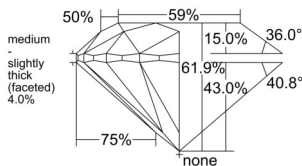

GIA®

FACSIMILE

GIA REPORT 6542691821

Verify this report at GIA.edu

GIA NATURAL DIAMOND DOSSIER®

February 24, 2026
GIA Report Number 6542691821
Shape and Cutting Style ..... Round Brilliant
Measurements ..... 5.67 - 5.71 x 3.53 mm

GRADING RESULTS

Carat Weight ..... 0.71 carat
Color Grade ..... E
Clarity Grade VS1
Cut Grade ..... Excellent

ADDITIONAL GRADING INFORMATION

Polish ..... Excellent
Symmetry ..... Excellent
Fluorescence ..... Faint
Clarity Characteristics ..... Cloud, Pinpoint
Inscription(s): GIA 6542691821

PROPORTIONS

Profile to actual proportions

GRADING SCALES

GIA COLOR SCALE	GIA CLARITY SCALE	GIA CUT SCALE	
D	FLAWLESS	EXCELLENT	
E	INTERNALLY FLAWLESS		
F		VVS₁	VERY GOOD
G	VVS₂		
H	VS₁	GOOD	
I	VS₂		
J	SI₁	FAIR	
K	SI₂		
L	I₁	POOR	
M	I₂		
N	I₃		
O			
P			
Q			
R			
S			
T			
U			
V			
W			
X			
Y			
Z