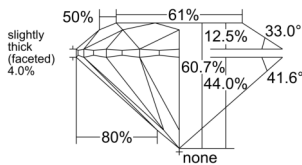

GIA®

FACSIMILE

GIA REPORT 6542714085

Verify this report at GIA.edu

GIA NATURAL DIAMOND DOSSIER®

February 26, 2026
GIA Report Number 6542714085
Shape and Cutting Style ..... Round Brilliant
Measurements ..... 4.96 - 4.98 x 3.02 mm

GRADING RESULTS

Carat Weight ..... 0.46 carat
Color Grade ..... G
Clarity Grade S11
Cut Grade ..... Excellent

ADDITIONAL GRADING INFORMATION

Polish ..... Excellent
Symmetry ..... Excellent
Fluorescence ..... None
Clarity Characteristics ..... Cloud, Feather
Inscription(s): GIA 6542714085

PROPORTIONS

Profile to actual proportions