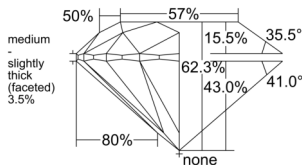

GIA®

FACSIMILE

GIA REPORT 6542728728

Verify this report at GIA.edu

GIA NATURAL DIAMOND DOSSIER®

March 02, 2026
GIA Report Number 6542728728
Shape and Cutting Style ..... Round Brilliant
Measurements ..... 4.33 - 4.34 x 2.70 mm

GRADING RESULTS

Carat Weight ..... 0.31 carat
Color Grade ..... G
Clarity Grade VS1
Cut Grade ..... Excellent

ADDITIONAL GRADING INFORMATION

Polish ..... Excellent
Symmetry ..... Excellent
Fluorescence ..... None
Clarity Characteristics..... Cloud, Needle, Pinpoint
Inscription(s): GIA 6542728728

PROPORTIONS

GRADING SCALES

GIA COLOR SCALE

COLORLESS	D
	E
	F
	G
	H
	I
	J
NEAR COLORLESS	K
	L
Faint	M
	N
	O
	P
	Q
	R
	S
	T
	U
	V
	W
	X
	Y
Light	Z

GIA CLARITY SCALE

FLAWLESS	INTERNAL FLAWLESS	
		FLAWLESS
VERY VERY SLIGHTLY INCLUDED	VVS₁	
	VVS₂	
VERY SLIGHTLY INCLUDED	VS₁	
	VS₂	
SLIGHTLY INCLUDED	SI₁	
	SI₂	
INCLUDED	I₁	
	I₂	
	I₃	

GIA CUT SCALE

EXCELLENT
VERY GOOD
GOOD
FAIR
POOR