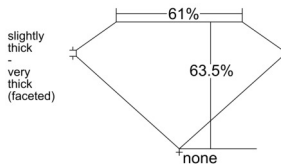

GIA®

FACSIMILE

GIA REPORT 6542729310

Verify this report at GIA.edu

GIA NATURAL DIAMOND DOSSIER®

March 06, 2026
GIA Report Number 6542729310
Shape and Cutting Style ..... Pear Brilliant
Measurements ..... 7.31 x 4.63 x 2.94 mm

GRADING RESULTS

Carat Weight ..... 0.60 carat
Color Grade ..... K
Clarity Grade VS1

ADDITIONAL GRADING INFORMATION

Polish ..... Excellent
Symmetry ..... Very Good
Fluorescence ..... Faint
Clarity Characteristics..... Crystal, Cloud, Needle
Inscription(s): GIA 6542729310

PROPORTIONS

Profile not to actual proportions

GRADING SCALES

GIA COLOR SCALE		GIA CLARITY SCALE			
COLORLESS	D	VERY VERY SLIGHTLY INCLUDED	FLAWLESS		
	E		INTERNALLY FLAWLESS		
	F	VERY SLIGHTLY INCLUDED	VVS₁		
	G		VVS₂		
	H		VS₁		
	NEAR COLORLESS	I	SLIGHTLY INCLUDED	VS₂	
		J		SI₁	
		FAINT	K	INCLUDED	SI₂
			L		I₁
			M		I₂
VERY LIGHT	N	LIGHT	I₃		
	O				
	P				
	Q				
LIGHT	R				
	S				
	T				
	U				
	V				
	Z