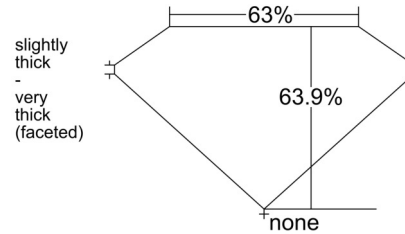

GIA NATURAL DIAMOND GRADING REPORT

March 02, 2026
GIA Report Number 6542729941
Shape and Cutting Style Oval Brilliant
Measurements 8.30 x 5.43 x 3.47 mm

GRADING RESULTS

Carat Weight 1.00 carat
Color Grade H
Clarity Grade VS1

ADDITIONAL GRADING INFORMATION

Polish Excellent
Symmetry Excellent
Fluorescence Faint
Inscription(s): GIA 6542729941
Comments: Additional pinpoints are not shown.

PROPORTIONS

Profile not to actual proportions

CLARITY CHARACTERISTICS

KEY TO SYMBOLS*

- Feather
- Pinpoint
- Indented Natural
- Natural

* Red symbols denote internal characteristics (inclusions). Green or black symbols denote external characteristics (blemishes). Diagram is an approximate representation of the diamond, and symbols shown indicate type, position, and approximate size of clarity characteristics. All clarity characteristics may not be shown. Details of finish are not shown.