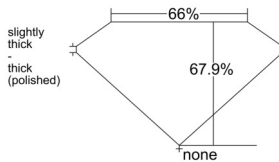

GIA®

FACSIMILE

GIA REPORT 6542733616

Verify this report at GIA.edu

GIA NATURAL DIAMOND DOSSIER®

March 02, 2026
GIA Report Number 6542733616
Shape and Cutting Style ..... Square Emerald Cut
Measurements ..... 4.52 x 4.48 x 3.04 mm

GRADING RESULTS

Carat Weight ..... 0.56 carat
Color Grade ..... H
Clarity Grade VS2

ADDITIONAL GRADING INFORMATION

Polish ..... Excellent
Symmetry ..... Very Good
Fluorescence ..... None
Clarity Characteristics ..... Crystal
Inscription(s): GIA 6542733616

PROPORTIONS

Profile not to actual proportions

GRADING SCALES

GIA COLOR SCALE		GIA CLARITY SCALE	
COLORLESS	D	VERY VERY SLIGHTLY INCLUDED	FLAWLESS
	E		INTERNALLY FLAWLESS
	F		VVS₁
	G		VVS₂
	H		VS₁
	I		VS₂
	J		SI₁
	K		SI₂
	L		I₁
	M		I₂
NEAR COLORLESS	N	SLIGHTLY INCLUDED	I₃
	O		
	P		
	Q		
FAINT	R		
	S		
	T		
	U		
VERT LIGHT	V		
	W		
	X		
	Y		
LIGHT	Z