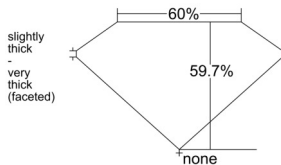

GIA®

FACSIMILE

GIA REPORT 6542734178

Verify this report at GIA.edu

GIA NATURAL DIAMOND DOSSIER®

March 04, 2026
GIA Report Number 6542734178
Shape and Cutting Style ..... Marquise Brilliant
Measurements ..... 7.15 x 3.51 x 2.10 mm

GRADING RESULTS

Carat Weight ..... 0.30 carat
Color Grade ..... D
Clarity Grade VS1

ADDITIONAL GRADING INFORMATION

Polish ..... Excellent
Symmetry ..... Very Good
Fluorescence ..... Strong Blue
Clarity Characteristics ..... Crystal
Inscription(s): GIA 6542734178

PROPORTIONS

Profile not to actual proportions

GRADING SCALES

GIA COLOR SCALE		GIA CLARITY SCALE		
NEAR COLORLESS	D	VERY VERY SLIGHTLY INCLUDED	FLAWLESS	
	E		INTERNALLY FLAWLESS	
	F	VERY SLIGHTLY INCLUDED	VVS₁	
	G		VVS₂	
	H		VS₁	
	FAINT	I	SLIGHTLY INCLUDED	VS₂
		J		SI₁
		K	INCLUDED	SI₂
		L		I₁
		M		I₂
VERY LIGHT		N	LIGHT	I₃
		O		
	P			
	Q			
	R