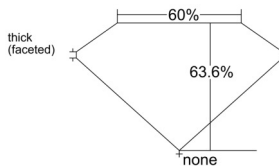

GIA®

FACSIMILE

GIA REPORT 6542735137

Verify this report at GIA.edu

GIA NATURAL DIAMOND DOSSIER®

March 05, 2026
GIA Report Number 6542735137
Shape and Cutting Style ..... Pear Brilliant
Measurements ..... 6.81 x 4.44 x 2.82 mm

GRADING RESULTS

Carat Weight ..... 0.50 carat
Color Grade I
Clarity Grade VS1

ADDITIONAL GRADING INFORMATION

Polish ..... Very Good
Symmetry ..... Excellent
Fluorescence ..... None
Clarity Characteristics ..... Crystal
Inscription(s): GIA 6542735137

PROPORTIONS

Profile not to actual proportions

GRADING SCALES

GIA COLOR SCALE		GIA CLARITY SCALE			
COLORLESS	D	VERY VERY SLIGHTLY INCLUDED	FLAWLESS		
	E		INTERNALLY FLAWLESS		
	F	VERY SLIGHTLY INCLUDED	VVS₁		
	G		VVS₂		
	H		VS₁		
	NEAR COLORLESS	I	SLIGHTLY INCLUDED	VS₂	
		J		SI₁	
		FAINT	K	INCLUDED	SI₂
			L		I₁
			M		I₂
VERT LIGHT	N	LIGHT	I₃		
	O				
	P				
	Q				
	R				
	S				
	T