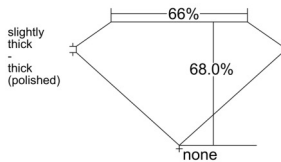

GIA®

FACSIMILE

GIA REPORT 6542738399

Verify this report at GIA.edu

GIA NATURAL DIAMOND DOSSIER®

March 04, 2026
GIA Report Number 6542738399
Shape and Cutting Style ..... **Cut-Cornered Rectangular Modified Brilliant**
Measurements ..... 5.55 x 4.09 x 2.78 mm

GRADING RESULTS

Carat Weight ..... 0.51 carat
Color Grade ..... F
Clarity Grade VS1

ADDITIONAL GRADING INFORMATION

Polish ..... Excellent
Symmetry ..... Very Good
Fluorescence ..... None
Clarity Characteristics..... Crystal, Cloud, Feather, Pinpoint
Inscription(s): GIA 6542738399

PROPORTIONS

Profile not to actual proportions

GRADING SCALES

GIA COLOR SCALE		GIA CLARITY SCALE			
COLORLESS	D	VERY VERY SLIGHTLY INCLUDED	FLAWLESS		
	E		INTERNALLY FLAWLESS		
	F	VERY SLIGHTLY INCLUDED	VVS₁		
	G		VVS₂		
	H		VS₁		
	NEAR COLORLESS	I	SLIGHTLY INCLUDED	VS₂	
		J		SI₁	
		FAINT	K	INCLUDED	SI₂
			L		I₁
			M		I₂
VERT LIGHT	N	LIGHT	I₃		
	O				
	P				
	Q				
	R