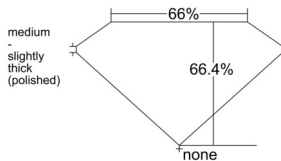

GIA®

FACSIMILE

GIA REPORT 6542743569

Verify this report at GIA.edu

GIA NATURAL DIAMOND DOSSIER®

March 03, 2026
GIA Report Number 6542743569
Shape and Cutting Style ..... Square Emerald Cut
Measurements ..... 4.72 x 4.66 x 3.09 mm

GRADING RESULTS

Carat Weight ..... 0.60 carat
Color Grade ..... F
Clarity Grade VS1

ADDITIONAL GRADING INFORMATION

Polish ..... Excellent
Symmetry ..... Good
Fluorescence ..... None
Clarity Characteristics..... Cloud, Cavity, Needle, Pinpoint
Inscription(s): GIA 6542743569

PROPORTIONS

Profile not to actual proportions

GRADING SCALES

GIA COLOR SCALE		GIA CLARITY SCALE	
COLORLESS	D	VERY VERY SLIGHTLY INCLUDED	FLAWLESS
	E		INTERNALLY FLAWLESS
	F		VVS₁
	G		VVS₂
	H		VS₁
	I		VS₂
	J		SI₁
	K		SI₂
	L		I₁
	M		I₂
NEAR COLORLESS	N	SLIGHTLY INCLUDED	I₃
	O		
	P		
	Q		
FAINT	R		
	S		
	T		
	U		
VERT LIGHT	V		
	W		
	X		
	Y		
COLORLESS	Z