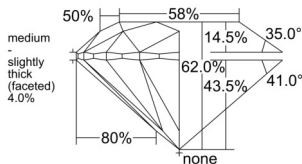

GIA®

FACSIMILE

GIA REPORT 6542754394

Verify this report at GIA.edu

GIA NATURAL DIAMOND DOSSIER®

March 06, 2026
GIA Report Number 6542754394
Shape and Cutting Style ..... Round Brilliant
Measurements ..... 4.30 - 4.32 x 2.67 mm

GRADING RESULTS

Carat Weight ..... 0.30 carat
Color Grade ..... J
Clarity Grade VS1
Cut Grade ..... Excellent

ADDITIONAL GRADING INFORMATION

Polish ..... Excellent
Symmetry ..... Excellent
Fluorescence ..... None
Clarity Characteristics ..... Feather, Cloud
Inscription(s): GIA 6542754394

PROPORTIONS

Profile to actual proportions

GRADING SCALES

GIA COLOR SCALE	GIA CLARITY SCALE	GIA CUT SCALE	
D	FLAWLESS	EXCELLENT	
E	INTERNALLY FLAWLESS		
F		VVS₁	VERY GOOD
G	VVS₂		
H	VS₁	GOOD	
I	VS₂		
J	SI₁	FAIR	
K	SI₂		
L	I₁	POOR	
M			
N	I₂		
O	I₃		
P			
Q			
R			
S			
T			
U			
V			
W			
X			
Y			
Z