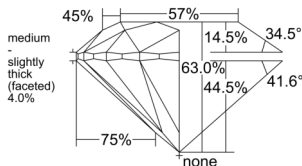

GIA®

FACSIMILE

GIA REPORT 6542754816

Verify this report at GIA.edu

GIA NATURAL DIAMOND DOSSIER®

March 06, 2026
GIA Report Number 6542754816
Shape and Cutting Style ..... Round Brilliant
Measurements ..... 3.65 - 3.67 x 2.31 mm

GRADING RESULTS

Carat Weight ..... 0.19 carat
Color Grade ..... G
Clarity Grade VS1
Cut Grade ..... Excellent

ADDITIONAL GRADING INFORMATION

Polish ..... Excellent
Symmetry ..... Excellent
Fluorescence ..... None
Clarity Characteristics ..... Cloud, Pinpoint
Inscription(s): GIA 6542754816

PROPORTIONS

Profile to actual proportions