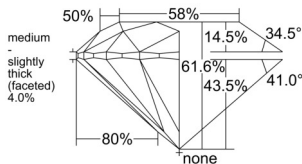

GIA®

FACSIMILE

GIA REPORT 6542755677

Verify this report at GIA.edu

GIA NATURAL DIAMOND DOSSIER®

March 06, 2026
GIA Report Number **6542755677**
Shape and Cutting Style ..... **Round Brilliant**
Measurements ..... **5.07 - 5.10 x 3.13 mm**

GRADING RESULTS

Carat Weight ..... **0.50 carat**
Color Grade ..... **G**
Clarity Grade **S11**
Cut Grade ..... **Excellent**

ADDITIONAL GRADING INFORMATION

Polish ..... **Excellent**
Symmetry ..... **Excellent**
Fluorescence ..... **None**
Clarity Characteristics..... **Crystal, Feather, Cloud**
Inscription(s): **GIA 6542755677**

PROPORTIONS

Profile to actual proportions