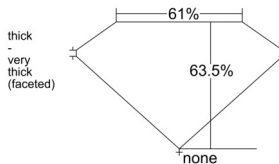

GIA®

FACSIMILE

GIA REPORT 6542758537

Verify this report at GIA.edu

GIA NATURAL DIAMOND DOSSIER®

March 06, 2026
GIA Report Number **6542758537**
Shape and Cutting Style ..... **Pear Brilliant**
Measurements ..... **5.72 x 3.94 x 2.50 mm**

GRADING RESULTS

Carat Weight ..... **0.34 carat**
Color Grade ..... **E**
Clarity Grade **S11**

ADDITIONAL GRADING INFORMATION

Polish ..... **Excellent**
Symmetry ..... **Very Good**
Fluorescence ..... **None**
Clarity Characteristics..... **Feather, Cloud, Crystal**
Inscription(s): **GIA 6542758537**

PROPORTIONS

Profile not to actual proportions

GRADING SCALES

GIA COLOR SCALE		GIA CLARITY SCALE			
COLORLESS	D	VERY VERY SLIGHTLY INCLUDED	FLAWLESS		
	E		INTERNALLY FLAWLESS		
	F		VVS₁		
	NEAR COLORLESS	G	VERY SLIGHTLY INCLUDED	VVS₂	
		H		VS₁	
		FANT	I	SLIGHTLY INCLUDED	VS₂
			J		S1₁
	LIGHT	K	INCLUDED	S1₂	
		L		I₁	
		M	NOT GRADED	I₂	
N		I₃			
O					
P					
Q					
R					
S					
T					
U					
V					
W					
X					
Y					
Z