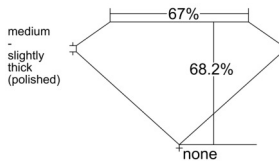

GIA®

FACSIMILE

GIA REPORT 6542759201

Verify this report at GIA.edu

GIA NATURAL DIAMOND DOSSIER®

March 06, 2026
GIA Report Number **6542759201**
Shape and Cutting Style ..... **Emerald Cut**
Measurements ..... **6.18 x 4.38 x 2.98 mm**

GRADING RESULTS

Carat Weight ..... **0.80 carat**
Color Grade ..... **H**
Clarity Grade **VS1**

ADDITIONAL GRADING INFORMATION

Polish ..... **Excellent**
Symmetry ..... **Very Good**
Fluorescence ..... **None**
Clarity Characteristics..... **Crystal, Pinpoint**
Inscription(s): **GIA 6542759201**

PROPORTIONS

Profile not to actual proportions

GRADING SCALES

GIA COLOR SCALE		GIA CLARITY SCALE			
COLORLESS	D	VERY VERY SLIGHTLY INCLUDED	FLAWLESS		
	E		INTERNALLY FLAWLESS		
	F	VERY SLIGHTLY INCLUDED	VVS₁		
	G		VVS₂		
	H		VS₁		
	NEAR COLORLESS	I	SLIGHTLY INCLUDED	VS₂	
		J		SI₁	
		FAINT	K	INCLUDED	SI₂
			L		I₁
			M		I₂
VERT LIGHT			N	INCLUDED	I₃
			O		
			P		
	Q				
LIGHT	R				
	S				
	T				
	U				
	V				
	Z