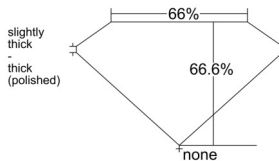

GIA®

FACSIMILE

GIA REPORT 6542771264

Verify this report at GIA.edu

GIA NATURAL DIAMOND DOSSIER®

March 09, 2026
GIA Report Number 6542771264
Shape and Cutting Style ..... Square Emerald Cut
Measurements ..... 3.82 x 3.81 x 2.54 mm

GRADING RESULTS

Carat Weight ..... 0.31 carat
Color Grade ..... F
Clarity Grade ..... Internally Flawless

ADDITIONAL GRADING INFORMATION

Polish ..... Excellent
Symmetry ..... Excellent
Fluorescence ..... None
Clarity Characteristics... Surface Graining, Minor Details of Polish
Inscription(s): GIA 6542771264

PROPORTIONS

Profile not to actual proportions

GRADING SCALES

GIA COLOR SCALE		GIA CLARITY SCALE			
COLORLESS	D	VERY VERY SLIGHTLY INCLUDED	FLAWLESS		
	E		INTERNALLY FLAWLESS		
	F		VVS₁		
	G		VVS₂		
	NEAR COLORLESS	H	VERY SLIGHTLY INCLUDED	VS₁	
		I		VS₂	
		FAINT	J	SLIGHTLY INCLUDED	I₁
			K		I₂
	L		I₃		
	LIGHT		M	INCLUDED	
N					
O					
P					
Q					
R