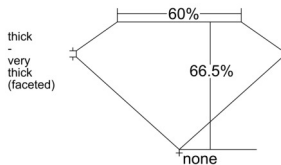

GIA®

FACSIMILE

GIA REPORT 6542773214

Verify this report at GIA.edu

GIA NATURAL DIAMOND DOSSIER®

March 09, 2026
GIA Report Number 6542773214
Shape and Cutting Style ..... Marquise Brilliant
Measurements ..... 7.53 x 4.08 x 2.71 mm

GRADING RESULTS

Carat Weight ..... 0.50 carat
Color Grade ..... G
Clarity Grade VS1

ADDITIONAL GRADING INFORMATION

Polish ..... Excellent
Symmetry ..... Very Good
Fluorescence ..... None
Clarity Characteristics ..... Cloud, Pinpoint
Inscription(s): GIA 6542773214

PROPORTIONS

Profile not to actual proportions

GRADING SCALES

GIA COLOR SCALE		GIA CLARITY SCALE			
COLORLESS	D	VERY VERY SLIGHTLY INCLUDED	FLAWLESS		
	E		INTERNALLY FLAWLESS		
	F		VVS₁		
	G		VVS₂		
	NEAR COLORLESS		H	VERY SLIGHTLY INCLUDED	VS₁
			I		VS₂
	FAINT		J	SLIGHTLY INCLUDED	SI₁
			K		SI₂
			L		I₁
			M		I₂
N		I₃			
VERT LIGHT		O	INCLUDED		
		P			
		Q			
	R				
	S				
	T				
	U				
LIGHT	V				
	W				
	X				
	Y				
Z