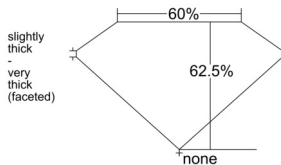

GIA®

FACSIMILE

GIA REPORT 6542777439

Verify this report at GIA.edu

GIA NATURAL DIAMOND DOSSIER®

March 10, 2026
GIA Report Number 6542777439
Shape and Cutting Style ..... Pear Brilliant
Measurements ..... 7.61 x 4.21 x 2.63 mm

GRADING RESULTS

Carat Weight ..... 0.50 carat
Color Grade ..... K
Clarity Grade VVS2

ADDITIONAL GRADING INFORMATION

Polish ..... Excellent
Symmetry ..... Excellent
Fluorescence ..... None
Clarity Characteristics..... Pinpoint, Needle, Indented Natural
Inscription(s): GIA 6542777439

PROPORTIONS

Profile not to actual proportions

GRADING SCALES

GIA COLOR SCALE		GIA CLARITY SCALE			
COLORLESS	D	VERY SLIGHTLY INCLUDED	FLAWLESS		
	E		INTERNALLY FLAWLESS		
	F	INCLUDED	VVS₁		
	G		VVS₂		
	H		VS₁		
	NEAR COLORLESS	I	VERY SLIGHTLY INCLUDED	VS₂	
		J		SI₁	
		FAINT	K	INCLUDED	SI₂
			L		I₁
			M		I₂
VERT LIGHT	N	INCLUDED	I₃		
	O				
	P				
	Q				
	R				
LIGHT	S				
	T				
	U				
	V				
	W				
	X				
Y					
Z