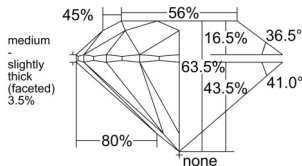

GIA®

FACSIMILE

GIA REPORT 6542792601

Verify this report at GIA.edu

GIA NATURAL DIAMOND DOSSIER®

March 11, 2026
GIA Report Number 6542792601
Shape and Cutting Style ..... Round Brilliant
Measurements ..... 6.08 - 6.13 x 3.88 mm

GRADING RESULTS

Carat Weight ..... 0.90 carat
Color Grade ..... D
Clarity Grade S11
Cut Grade ..... Excellent

ADDITIONAL GRADING INFORMATION

Polish ..... Excellent
Symmetry ..... Very Good
Fluorescence ..... None
Clarity Characteristics ..... Crystal, Cloud
Inscription(s): GIA 6542792601

PROPORTIONS

GRADING SCALES

GIA COLOR SCALE

COLORLESS	D
	E
	F
	G
	H
	I
	J
NEAR COLORLESS	K
	L
FAIN	M
	N
	O
	P
VERY LIGHT	Q
	R
	S
	T
	U
	V
	W
	X
	Y
LIGHT	Z

GIA CLARITY SCALE

FLAWLESS	INTERNAL FLAWLESS	
		FLAWLESS
VERY VERY SLIGHTLY INCLUDED	VVS₁	
	VVS₂	
VERY SLIGHTLY INCLUDED	VS₁	
	VS₂	
SLIGHTLY INCLUDED	SI₁	
	SI₂	
INCLUDED	I₁	
	I₂	
	I₃	

GIA CUT SCALE

EXCELLENT
VERY GOOD
GOOD
FAIR
POOR