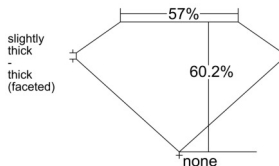

GIA®

FACSIMILE

GIA REPORT 6542794356

Verify this report at GIA.edu

GIA NATURAL DIAMOND DOSSIER®

March 12, 2026
GIA Report Number **6542794356**
Shape and Cutting Style ..... **Marquise Brilliant**
Measurements ..... **8.68 x 4.47 x 2.69 mm**

GRADING RESULTS

Carat Weight ..... **0.61 carat**
Color Grade ..... **F**
Clarity Grade **VS1**

ADDITIONAL GRADING INFORMATION

Polish ..... **Excellent**
Symmetry ..... **Very Good**
Fluorescence ..... **None**
Clarity Characteristics ..... **Feather, Pinpoint**
Inscription(s): **GIA 6542794356**

PROPORTIONS

Profile not to actual proportions

GRADING SCALES

GIA COLOR SCALE		GIA CLARITY SCALE	
NEAR COLORLESS	D	VERY VERY SLIGHTLY INCLUDED	FLAWLESS
	E		INTERNALLY FLAWLESS
	F		VVS₁
	G		VVS₂
	H		VS₁
	I		VS₂
	J		SI₁
	K		SI₂
	L		I₁
	M		I₂
FAINT	N	SLIGHTLY INCLUDED	I₃
	O		
	P		
	Q		
VERT LIGHT	R	INCLUDED	
	S		
	T		
	U		
	V		
	W		
	X		
	Y		
LIGHT	Z