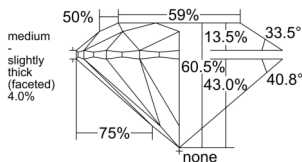

GIA®

FACSIMILE

GIA REPORT 6542798822

Verify this report at GIA.edu

GIA NATURAL DIAMOND DOSSIER®

March 13, 2026
GIA Report Number **6542798822**
Shape and Cutting Style ..... **Round Brilliant**
Measurements ..... **5.11 - 5.13 x 3.10 mm**

GRADING RESULTS

Carat Weight ..... **0.50 carat**
Color Grade ..... **H**
Clarity Grade **VS2**
Cut Grade ..... **Excellent**

ADDITIONAL GRADING INFORMATION

Polish ..... **Excellent**
Symmetry ..... **Excellent**
Fluorescence ..... **None**
Clarity Characteristics ..... **Feather**
Inscription(s): **GIA 6542798822**

PROPORTIONS

Profile to actual proportions

GRADING SCALES

GIA COLOR SCALE

COLORESS	D
	E
	F
	G
	H
	I
	J
NEAR COLORESS	K
	L
FAINT	M
	N
	O
	P
	R
	S
	T
	U
	V
	W
	X
	Y
LIGHT	Z

GIA CLARITY SCALE

FLAWLESS	VERY VERY SLIGHTLY INCLUDED	VS₁	VS₂	VS₁	VS₂	SL₁	SL₂	I₁	I₂	I₃					
											FLAWLESS	INTERNALLY FLAWLESS	VERY SLIGHTLY INCLUDED	SLIGHTLY INCLUDED	INCLUDED

GIA CUT SCALE

EXCELLENT
VERY GOOD
GOOD
FAIR
POOR