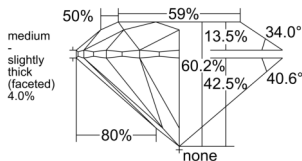

GIA®

FACSIMILE

GIA REPORT 6542824150

Verify this report at GIA.edu

GIA NATURAL DIAMOND DOSSIER®

March 17, 2026
GIA Report Number 6542824150
Shape and Cutting Style ..... Round Brilliant
Measurements ..... 4.63 - 4.64 x 2.79 mm

GRADING RESULTS

Carat Weight ..... 0.37 carat
Color Grade ..... J
Clarity Grade VS1
Cut Grade ..... Excellent

ADDITIONAL GRADING INFORMATION

Polish ..... Excellent
Symmetry ..... Excellent
Fluorescence ..... None
Clarity Characteristics ..... Cloud
Inscription(s): GIA 6542824150

PROPORTIONS

Profile to actual proportions

GRADING SCALES

GIA COLOR SCALE

COLORLESS	D
	E
	F
	G
	H
	I
	J
NEAR COLORLESS	K
	L
Faint	M
	N
	O
	P
Very Light	Q
	R
	S
	T
	U
	V
Light	W
	X
	Y
	Z

GIA CLARITY SCALE

FLAWLESS	VERY VERY SLIGHTLY INCLUDED	VS₁	VS₂	VS₁	VS₂	SI₁	SI₂	I₁	I₂	I₃	
											INTERNAL FLAWLESS

GIA CUT SCALE

EXCELLENT
VERY GOOD
GOOD
FAIR
POOR