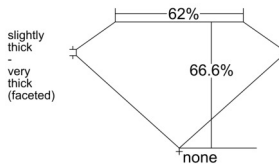

GIA®

FACSIMILE

GIA REPORT 6542827484

Verify this report at GIA.edu

GIA NATURAL DIAMOND DOSSIER®

March 17, 2026
GIA Report Number **6542827484**
Shape and Cutting Style ..... **Marquise Brilliant**
Measurements ..... **7.14 x 3.76 x 2.51 mm**

GRADING RESULTS

Carat Weight ..... **0.40 carat**
Color Grade ..... **E**
Clarity Grade **VS1**

ADDITIONAL GRADING INFORMATION

Polish ..... **Excellent**
Symmetry ..... **Very Good**
Fluorescence ..... **None**
Clarity Characteristics..... **Crystal, Needle, Pinpoint**
Inscription(s): **GIA 6542827484**

PROPORTIONS

Profile not to actual proportions

GRADING SCALES

GIA COLOR SCALE		GIA CLARITY SCALE	
COLORLESS	D	VERY VERY SLIGHTLY INCLUDED	FLAWLESS
	E		INTERNALLY FLAWLESS
	F		VS₁
	G		VS₂
	H		VS₁
	I		VS₂
	J		SI₁
	K		SI₂
	L		I₁
	M		I₂
NEAR COLORLESS	N	SLIGHTLY INCLUDED	I₃
	O		
	P		
	Q		
	R		
FAINT	S		
	T		
	U		
	V		
	W		
VERT LIGHT	X		
	Y		
	Z