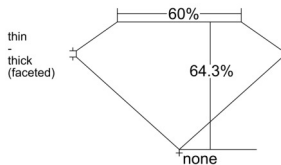

GIA®

FACSIMILE

GIA REPORT 6542828376

Verify this report at GIA.edu

GIA NATURAL DIAMOND DOSSIER®

March 17, 2026
GIA Report Number 6542828376
Shape and Cutting Style ..... Marquise Brilliant
Measurements ..... 7.41 x 3.85 x 2.48 mm

GRADING RESULTS

Carat Weight ..... 0.40 carat
Color Grade ..... E
Clarity Grade VVS2

ADDITIONAL GRADING INFORMATION

Polish ..... Excellent
Symmetry ..... Very Good
Fluorescence ..... Medium Blue
Clarity Characteristics ..... Pinpoint
Inscription(s): GIA 6542828376

PROPORTIONS

Profile not to actual proportions

GRADING SCALES

GIA COLOR SCALE		GIA CLARITY SCALE	
COLORLESS	D	VERY VERY SLIGHTLY INCLUDED	FLAWLESS
	E		INTERNALLY FLAWLESS
	F		VVS₁
	G		VVS₂
	H		VS₁
	I		VS₂
	J		SI₁
	K		SI₂
	L		I₁
	M		I₂
NEAR COLORLESS	N	SLIGHTLY INCLUDED	I₃
	O		
	P		
	Q		
FAINT	R		
	S		
	T		
	U		
VERT LIGHT	V		
	W		
	X		
	Y		
LIGHT	Z