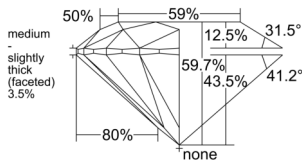

GIA®

FACSIMILE

GIA REPORT 6542834159

Verify this report at GIA.edu

GIA NATURAL DIAMOND DOSSIER®

March 18, 2026
GIA Report Number 6542834159
Shape and Cutting Style ..... Round Brilliant
Measurements ..... 4.02 - 4.04 x 2.41 mm

GRADING RESULTS

Carat Weight ..... 0.23 carat
Color Grade ..... F
Clarity Grade VS2
Cut Grade ..... Excellent

ADDITIONAL GRADING INFORMATION

Polish ..... Excellent
Symmetry ..... Excellent
Fluorescence ..... None
Clarity Characteristics..... Cloud, Knot, Crystal, Feather
Inscription(s): GIA 6542834159

PROPORTIONS

Profile to actual proportions

GRADING SCALES

GIA COLOR SCALE	GIA CLARITY SCALE	GIA CUT SCALE	
D	FLAWLESS	EXCELLENT	
E	INTERNALLY FLAWLESS		
F		VVS₁	VERY GOOD
G	VVS₂		
H	VS₁	GOOD	
I	VS₂		
J	SI₁	FAIR	
K	SI₂		
L	I₁	POOR	
M	I₂		
N	I₃		
O			
P			
Q			
R			
S			
T			
U			
V			
W			
X			
Y			
Z