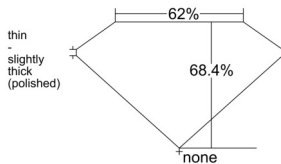

GIA®

FACSIMILE

GIA REPORT 6542836862

Verify this report at GIA.edu

GIA NATURAL DIAMOND DOSSIER®

March 18, 2026
GIA Report Number 6542836862
Shape and Cutting Style ..... Square Emerald Cut
Measurements ..... 4.83 x 4.81 x 3.29 mm

GRADING RESULTS

Carat Weight ..... 0.70 carat
Color Grade ..... F
Clarity Grade VS1

ADDITIONAL GRADING INFORMATION

Polish ..... Very Good
Symmetry ..... Good
Fluorescence ..... None
Clarity Characteristics ..... Crystal
Inscription(s): GIA 6542836862

PROPORTIONS

Profile not to actual proportions

GRADING SCALES

GIA COLOR SCALE		GIA CLARITY SCALE			
COLORLESS	D	VERY VERY SLIGHTLY INCLUDED	FLAWLESS		
	E		INTERNALLY FLAWLESS		
	F		VVS₁		
	NEAR COLORLESS	G	VERY SLIGHTLY INCLUDED	VVS₂	
		H		VS₁	
		FAINT	I	SLIGHTLY INCLUDED	VS₂
			J		SI₁
			K		SI₂
	LIGHT	L	INCLUDED	I₁	
		M		I₂	
N		I₃			
O					
P					
Q					
R